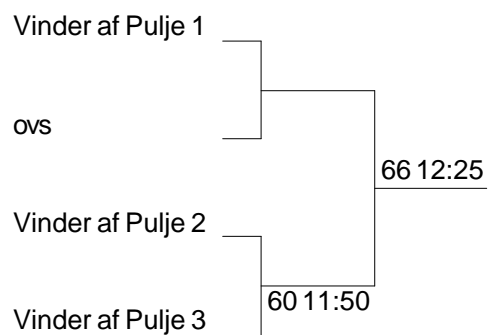

Herredouble SENIOR Puljevinder Finale